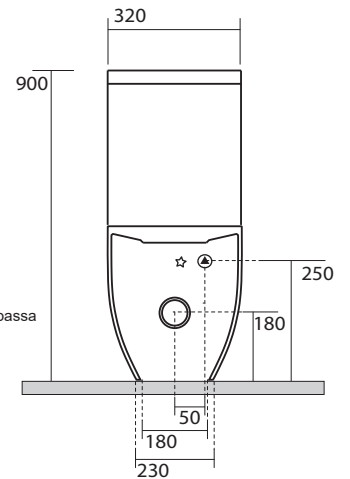

Art. 5317

Nolita wc monoblocco Norim Noise Clean
Close coupled wc pan Norim Noise Clean

Peso weight 29,00 kg
29,00 kg

Scarico acqua Drain 6 lt
6 lt

Art. 5381

Nolita cassetta monoblocco
Nolita close coupled cistern

Peso weight 13,00 kg
13,00 kg

vista frontale
front view

* entrata acqua
inlet water

☆ entrata acqua bassa
low inlet water