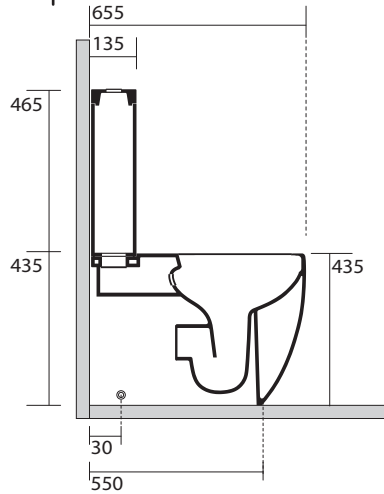

Art. 5317

Nolita wc monoblocco Norim Noise Clean
Close coupled wc pan Norim Noise Clean

Peso weight 29,00 kg
29,00 kg

Scarico acqua Drain 6 lt
6 lt

Art. 5381

Nolita cassetta monoblocco
Nolita close coupled cistern

Peso weight 13,00 kg
13,00 kg

vista frontale
front view

* entrata acqua
inlet water

☆ entrata acqua bassa
low inlet water