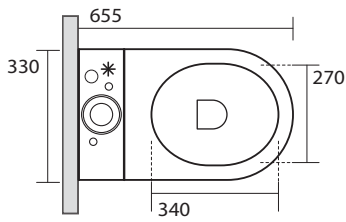

Art. 5317

Nolita wc monoblocco Norim Noise Clean
Close coupled wc pan Norim Noise Clean

Peso weight 29,00 kg
29,00 kg

Scarico acqua Drain 6 lt
6 lt

Art. 5381

Nolita cassetta monoblocco
Nolita close coupled cistern

Peso weight 13,00 kg
13,00 kg

vista frontale
front view

* entrata acqua
inlet water

☆ entrata acqua bassa
low inlet water